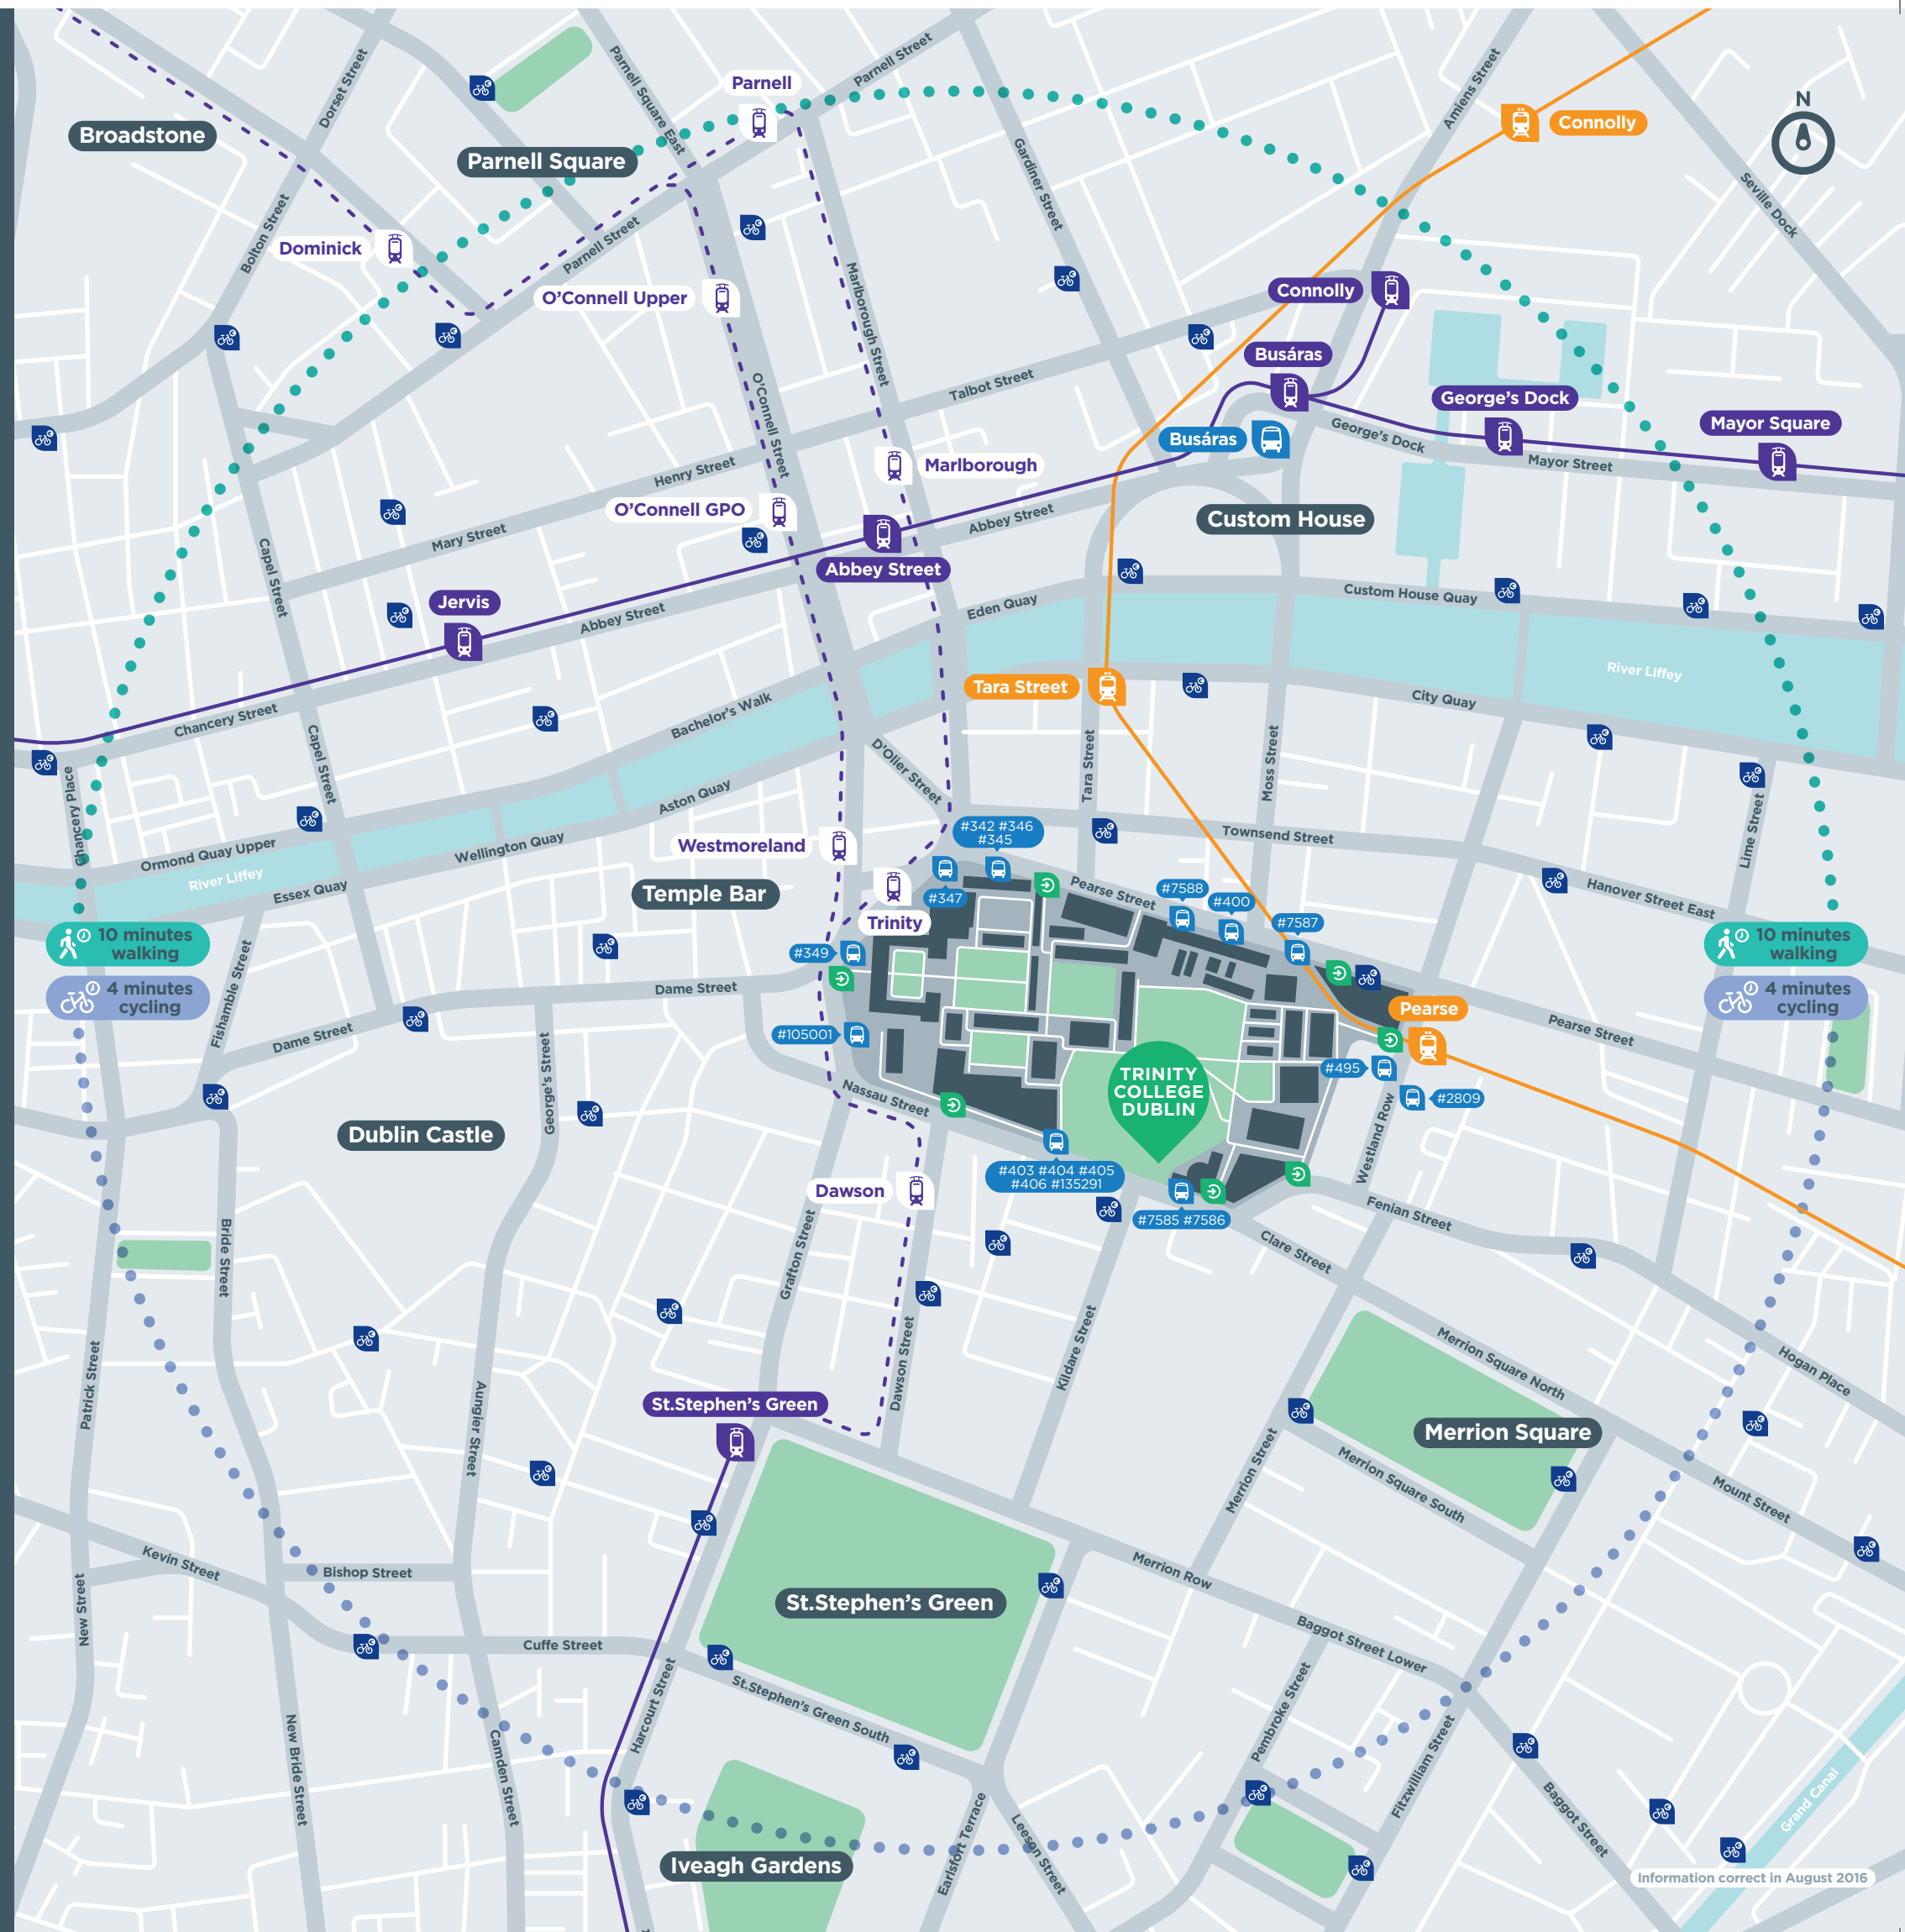

TRAVEL OPTIONS AND SERVICES FOR:

TRINITY COLLEGE DUBLIN

-  **Bus**
-  **Bike Hire**
dublinbikes.ie
-  **Bus Stop Number**
-  **Cycle Distance**
-  **Luas Services**
-  **Walking Distance**
-  **Luas Cross City**
Opening 2017
-  **Campus Entrance**
-  **Rail Services**

Use the **Real Time Ireland App** to view nearby bus stops or to set an alert for when your bus, tram or train is due. For more transport information visit TransportforIreland.ie

-  **Journey Planner**
-  **Real Time Ireland**
-  **Cycle Planner**
-  **Driver Check**
-  **Leap Top-Up**

Student Leap Cards are available from your Students' Union. You can top-up online at leapcard.ie, at your nearest payzone or using the Leap Top-Up app.

Information correct in August 2016